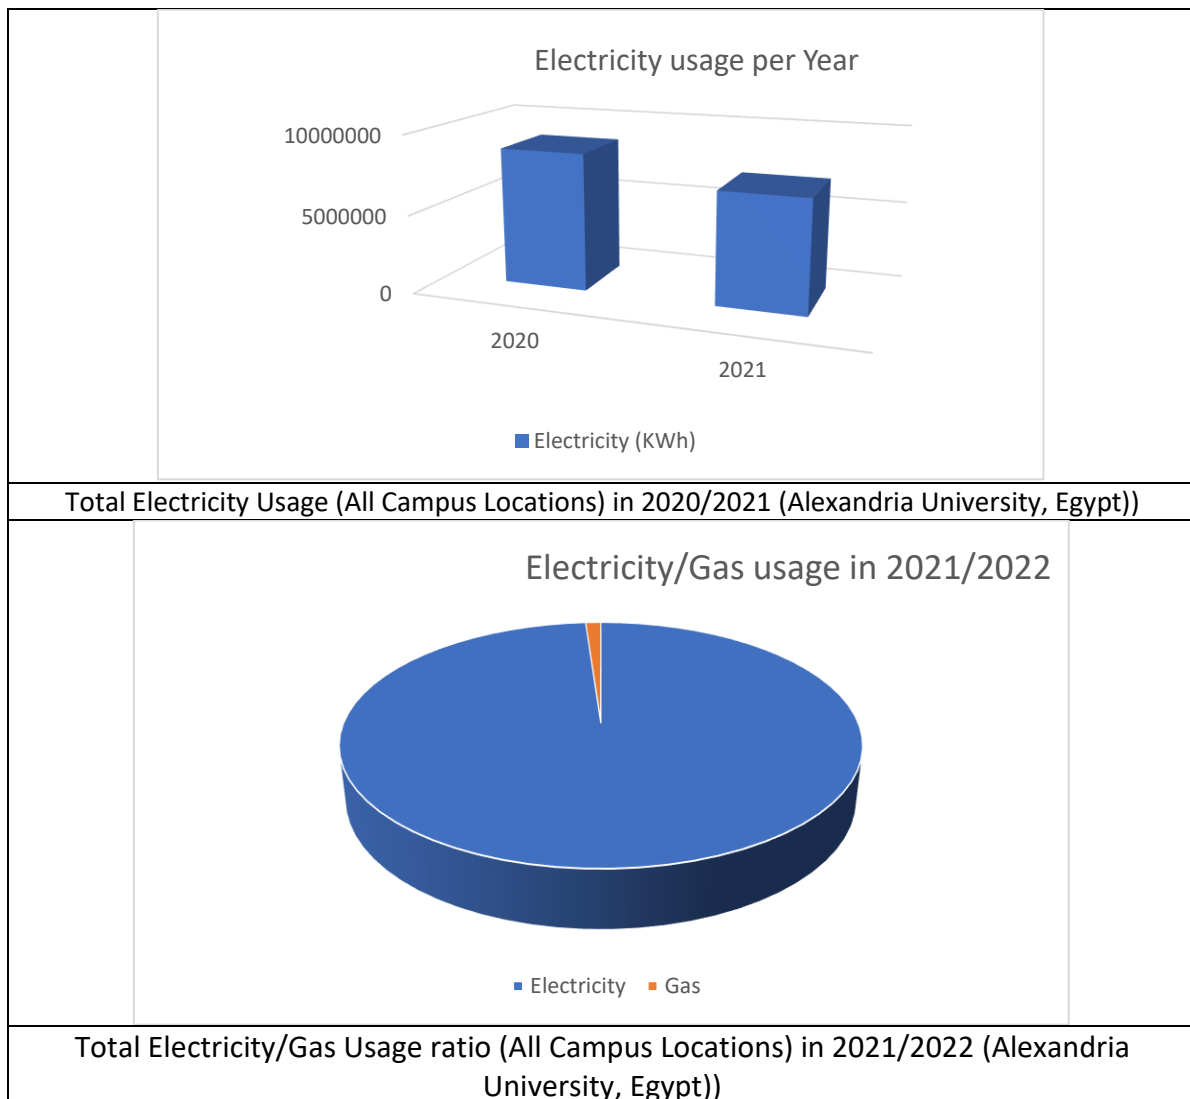

Template for Evidence(s) UI GreenMetric Questionnaire

University : Alexandria University
 Country :Egypt
 Web Address : <https://alexu.edu.eg/>

[2] Energy and Climate Change (EC)

[2.6] Electricity Usage per Year (in Kilowatt hour)

Description:

The total electricity usage of Alexandria University Campus in 2021/2022 is 7106641 kWh. The total electricity usage decreased by 18.5% compared to year 2020/2021. The total Gas usage of Alexandria University Campus in 2021 is 7071 m³ (80345 kWh). On the main campus area of Alexandria University electricity is used for lighting, cooling, heating and laboratory appliances.