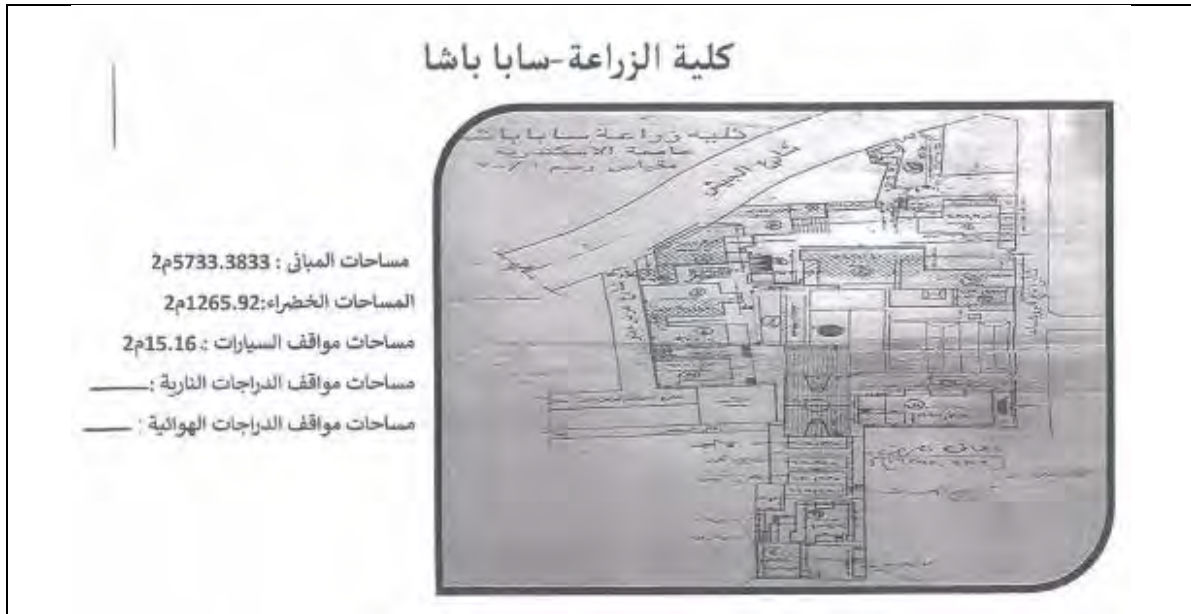

Template for Evidence(s) UI GreenMetric Questionnaire

University : Alexandria University
Country : Egypt
Web Address : <https://alexu.edu.eg/>

[1] Setting and Infrastructure (SI)

[1.5] Total Campus Area (meter²) = 8083208.274 m²