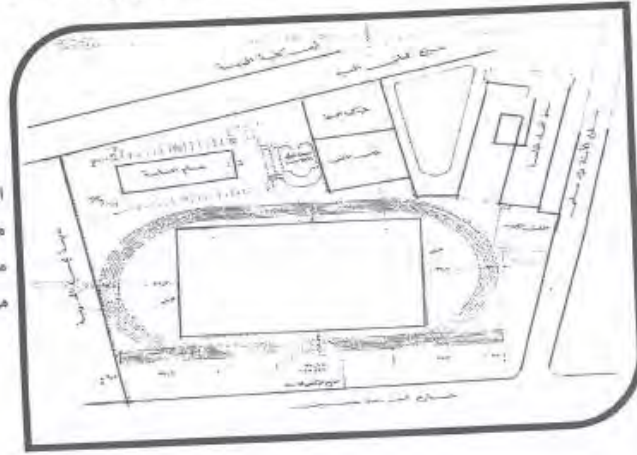

University Stadium (Student Service Center)

Description:

The total area of the campus cites is 8083208.27 m²

NO	Campus	The area in square meters
1	University Administration Building	1940
2	Faculty of Physical Education for Boys	113311.93
3	Faculty of Physical Education for Girls	2891
4	The Medical Complex	91216
5	Faculty of Science in Horia Street	22197
6	Faculty of Science in Moharram Bek	5485
7	Faculty of Engineering	111034
8	Campus of Humanities and Social Sciences	80707
9	Faculty of fine Arts	2569
10	Faculty of Specific Education	1194
11	Faculty of Early Childhood Education	1407
12	Medical Research Institute (Horia Street - Smouha)	2500
13	Higher Institute of Public Profession	700
14	Community service center, printing press, club and garage - Smouha	3110
15	University Stadium (Student Service Center)	33831.7
16	Youth Care	1500
17	Veterinarians Abis	141639.91
18	Saba Basha Babis tenth farm	202342.72
19	Bagushe	182108.45
20	Burj Al Arab International Medicine	1420445.92
21	Pigeon farm (affiliated with the Faculty of Agriculture)	1274759.16
22	Earth of the globe	33386.55