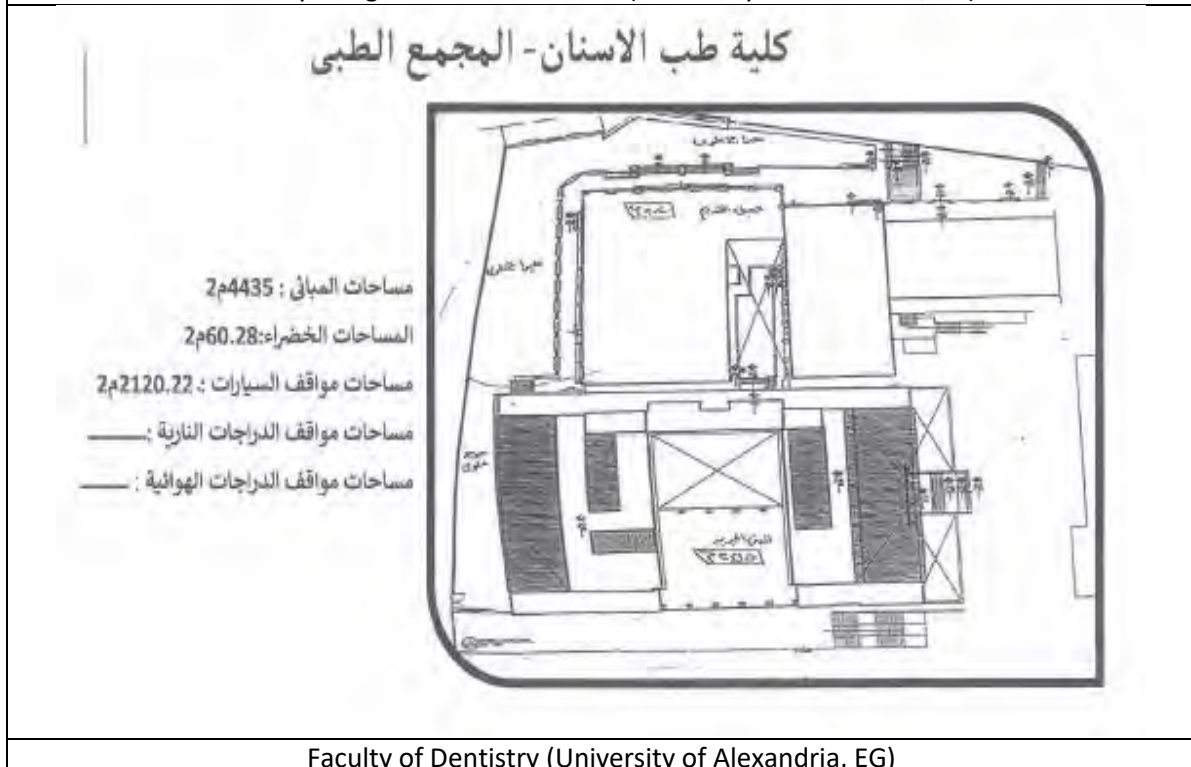

Faculty of Dentistry (University of Alexandria, EG)