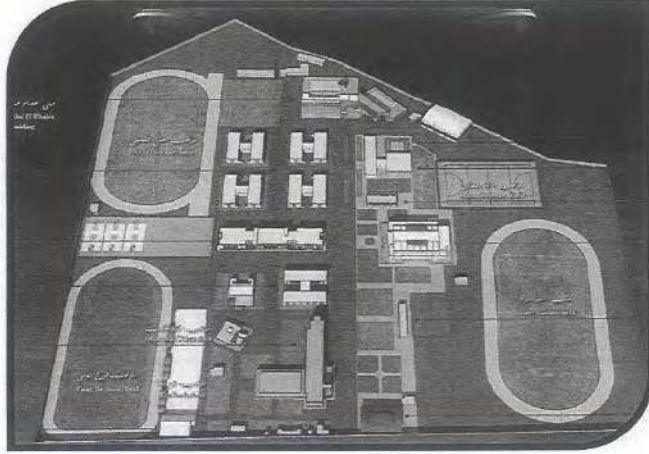

كلية التربية الرياضية-بنين

- مساحات المباني :
- مساحات مواقف السيارات :
- مساحات مواقف الدراجات النارية :-
- مساحات مواقف الدراجات الهوائية :

Faculty of Physical Education for Boys (University of Alexandria, EG)

كلية التربية الرياضية-بنات

- مساحات المباني : 2م6225
- المساحات الخضراء: 2م5450
- مساحات مواقف السيارات : 2م27
- مساحات مواقف الدراجات النارية : —
- مساحات مواقف الدراجات الهوائية : —